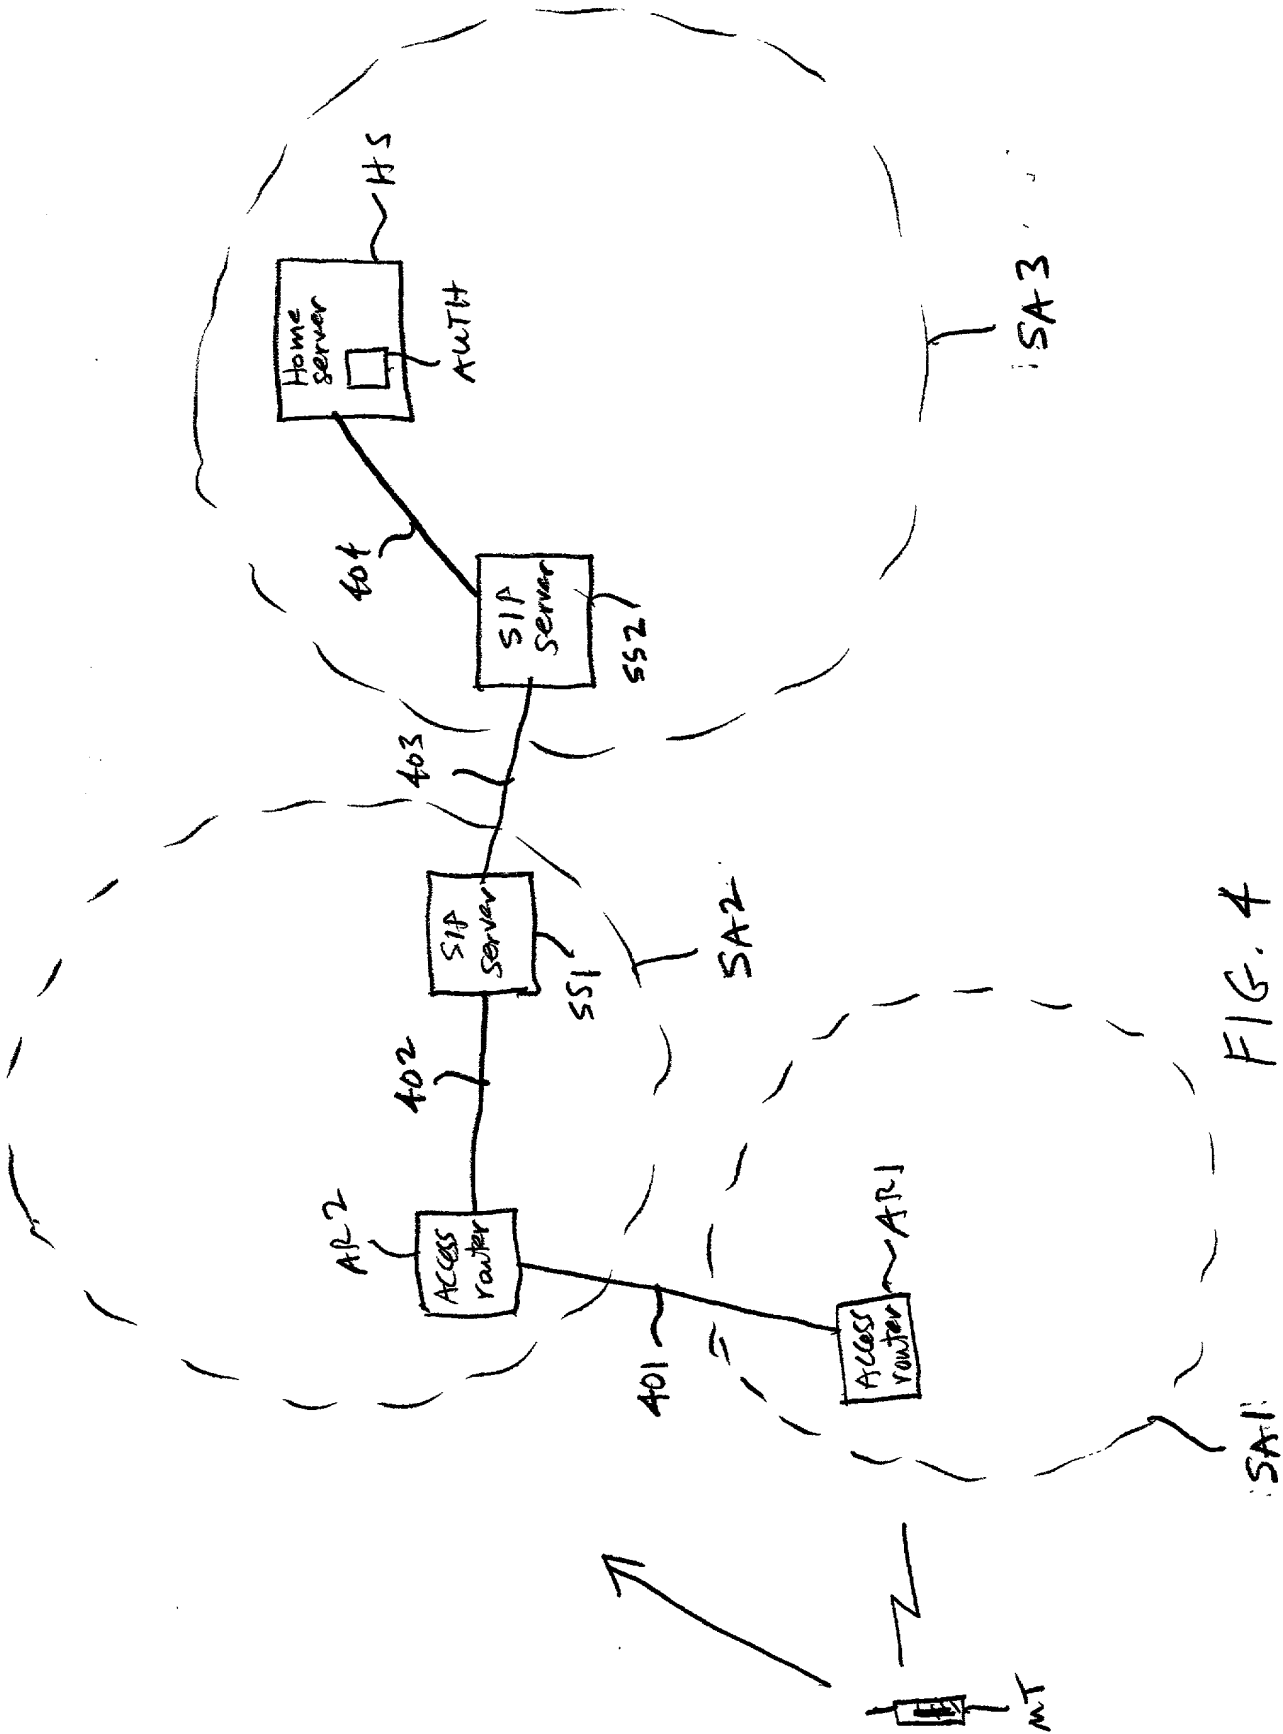

FIG. 1
(Prior Art)

FIG. 2
(Prior Art)

2025 RELEASE UNDER E.O. 14176

FIG. 3

FIG. 3

FIG. 4

501

AUTHORIZATION DATABASE				
mobile ID	allowed access routers	time of day	plan	loading
52739	AR5, AR6, AR7	unlimited	gold	N/A
61154	AR2, AR3	8am-6pm	silver	3
72819	AR2	8am-12pm	basic	2
11335	AR2, AR3	8am-6pm	silver	3
36240	AR5	8am-12pm	basic	2
10739	AR5, AR6, AR7	unlimited	gold	N/A

Authorization
Checker

503

loading
detection module

502

FIG. 5

FIG-6